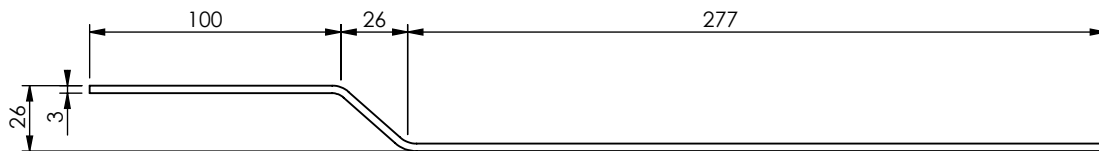

Article nr:	Dimensions:
1212990350	3.0 x 100 x 26 x 277 x 2500mm
1212990390	3.0 x 121 x 26 x 194 x 2500mm

Date: 11-10-2020	Revision no.: 001		Scale: 1:3
Color/finish: Unprimed	Weight: 23kg		Drawn: K. van Puffelen
Material: Corten	Comment: units in mm		Checked: S. Saeys

Top end rail 3.0 x 100 x 26 x 277 x 2500mm

<p>VAN DOORN container parts</p>	A4	Drawingno.: 1212990350
---	----	----------------------------------

© Van Doorn Container Parts BV. All parts contained in this document is protected by the intellectual works of van Doorn container parts BV. Any form of copying, manufacturing or distribution towards third parties is strictly forbidden without the written permission of Van Doorn Container Parts BV. All care has been taken to prevent incorrectness, however Van Doorn Container Parts BV cannot be held responsible for incompleteness resulting from information contained by this document. All rights are reserved by Van Doorn Container Parts BV.