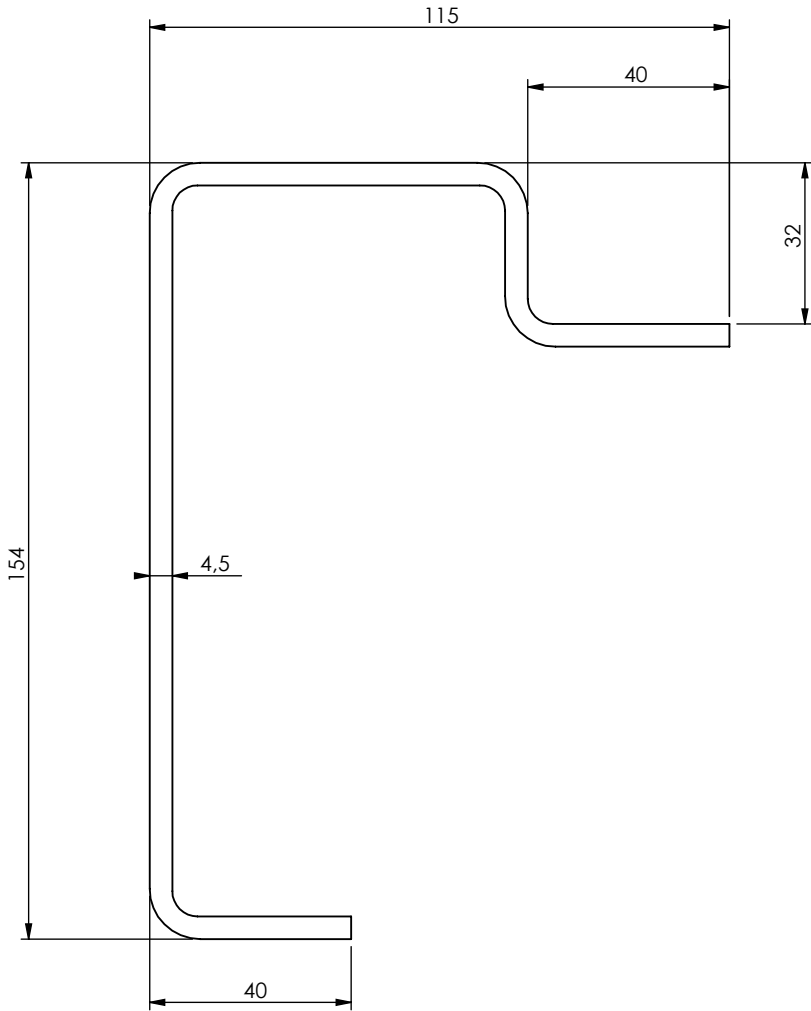

| Article nr: | Dimensions: |
|-------------------|--------------------------|
| 1212990300 | 4.0 x 115 x 154 x 2400mm |
| 1212990310 | 4.5 x 115 x 154 x 2400mm |

Date: 11-10-2020

Revision no.: 001

Color/finish: Unprimed

Weight: 27kg

Material: Corten

Comment: units in mm

Scale: 1:1.5

Drawn: K. van Puffelen

Checked: S. Saeys

Front Bottom Rail 4.5x115x154x2400mm

A4

Drawingno.:

1212990310

© Van Doorn Container Parts BV. All parts contained in this document is protected by the intellectual works of van Doorn container parts BV. Any form of copying, manufacturing or distribution towards third parties is strictly forbidden without the written permission of Van Doorn Container Parts BV. All care has been taken to prevent incorrectness, however Van Doorn Container Parts BV cannot be held responsible for incompleteness resulting from information contained by this document. All rights are reserved by Van Doorn Container Parts BV.