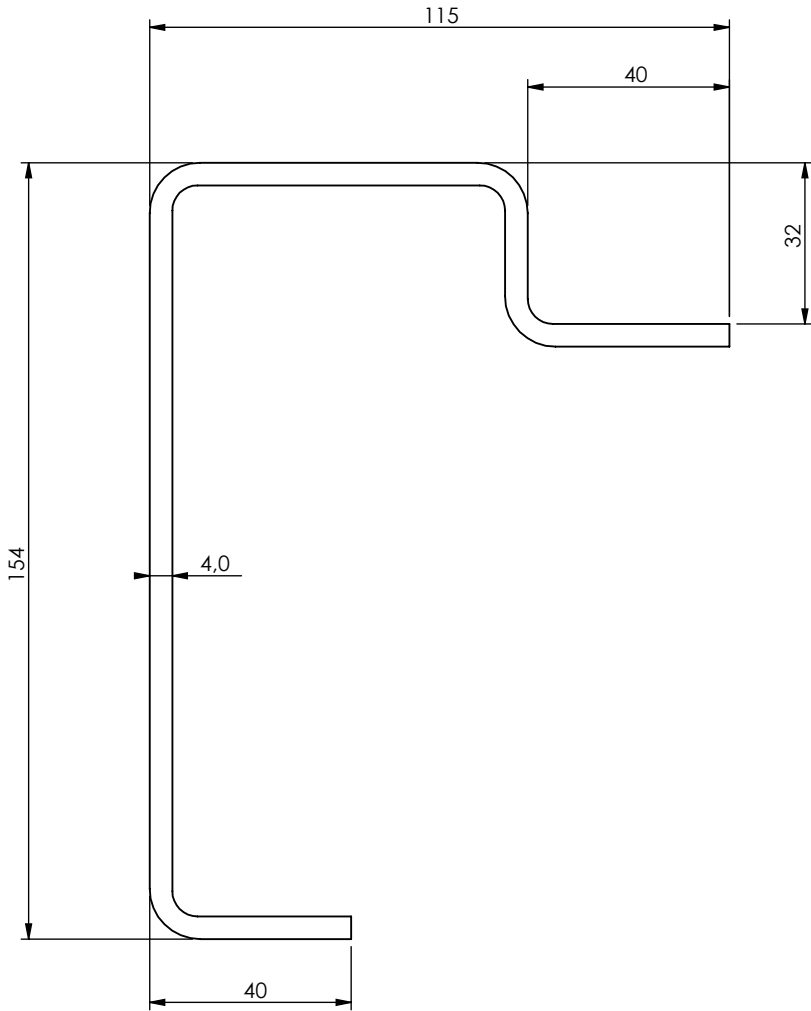

Article nr:	Dimensions:
1212990300	4.0 x 115 x 154 x 2400mm
1212990310	4.5 x 115 x 154 x 2400mm

Date: 11-10-2020	Revision no.: 001		Scale: 1:1.5
Color/finish: Unprimed	Weight: 24kg		Drawn: K. van Puffelen
Material: Corten	Comment: units in mm		Checked: S. Saeys

Front Bottom Rail 4.0x115x154x2400mm

	A4	Drawingno.:
		1212990300

© Van Doorn Container Parts BV. All parts contained in this document is protected by the intellectual works of van Doorn container parts BV. Any form of copying, manufacturing or distribution towards third parties is strictly forbidden without the written permission of Van Doorn Container Parts BV. All care has been taken to prevent incorrectness, however Van Doorn Container Parts BV cannot be held responsible for incompleteness resulting from information contained by this document. All rights are reserved by Van Doorn Container Parts BV.