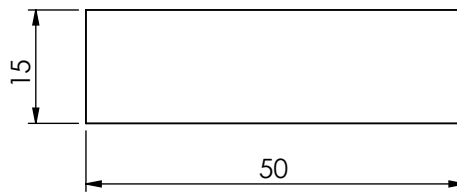

Side view:

Top view:

<i>Article nr:</i>	<i>Dimensions:</i>
0101075015 <small>(standard size)</small>	15 x 50 x 6000mm
On request	H x W x L

Date: 01-10-2020	Revision no.: 001		Scale: 1:1
Color/finish: Primed	Weight: 33kg		Drawn: K. van Puffelen
Material: Corten	Comment: units in mm		Checked: S. Saeys

Top Side Rail Flat Steel 15 x 50 x 6000mm

	<h1>A4</h1>	Drawingno.: <h1>0101075015</h1>
--	-------------	------------------------------------

© Van Doorn Container Parts BV. All parts contained in this document is protected by the intellectual works of van Doorn container parts BV. Any form of copying, manufacturing or distribution towards third parties is strictly forbidden without the written permission of Van Doorn Container Parts BV. All care has been taken to prevent incorrectness, however Van Doorn Container Parts BV cannot be held responsible for incompleteness resulting from information contained by this document. All rights are reserved by Van Doorn Container Parts BV.