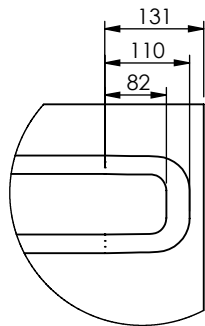

SCALE 1 : 8

DETAIL A SCALE 1 : 10

DETAIL B SCALE 1 : 4

|                      |                      |  |                        |
|----------------------|----------------------|--|------------------------|
| Date: 23-07-2020     | Revision no.: 001    |  | Scale: 1:20            |
| Color/finish: Primed | Weight: 42kg         |  | Drawn: K. van Puffelen |
| Material: Corten     | Comment: units in mm |  | Checked: S. Saeys      |

### Roofpanel Jindo pallet wide 4 corrugations 2.0 x 1050 x 2450mm

A4

Drawingno.:

**0101090039**

© Van Doorn Container Parts BV. All parts contained in this document is protected by the intellectual works of van Doorn container parts BV. Any form of copying, manufacturing or distribution towards third parties is strictly forbidden without the written permission of Van Doorn Container Parts BV. All care has been taken to prevent incorrectness, however Van Doorn Container Parts BV cannot be held responsible for incompleteness resulting from information contained by this document. All rights are reserved by Van Doorn Container Parts BV.