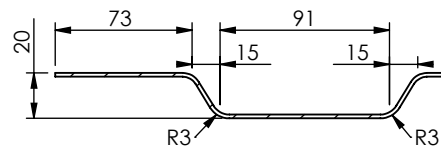

SCALE 1 : 8

DETAIL A SCALE 1 : 10

DETAIL B SCALE 1 : 4

|                      |                      |  |                        |
|----------------------|----------------------|--|------------------------|
| Date: 23-07-2020     | Revision no.: 001    |  | Scale: 1:20            |
| Color/finish: Primed | Weight: 42kg         |  | Drawn: K. van Puffelen |
| Material: Corten     | Comment: units in mm |  | Checked: S. Saeys      |

### Roofpanel Jindo pallet wide 4 corrugations 2.0 x 1050 x 2450mm

A4

Drawingno.:

**0101090039**

© Van Doorn Container Parts BV. All parts contained in this document is protected by the intellectual works of van Doorn container parts BV. Any form of copying, manufacturing or distribution towards third parties is strictly forbidden without the written permission of Van Doorn Container Parts BV. All care has been taken to prevent incorrectness, however Van Doorn Container Parts BV cannot be held responsible for incompleteness resulting from information contained by this document. All rights are reserved by Van Doorn Container Parts BV.